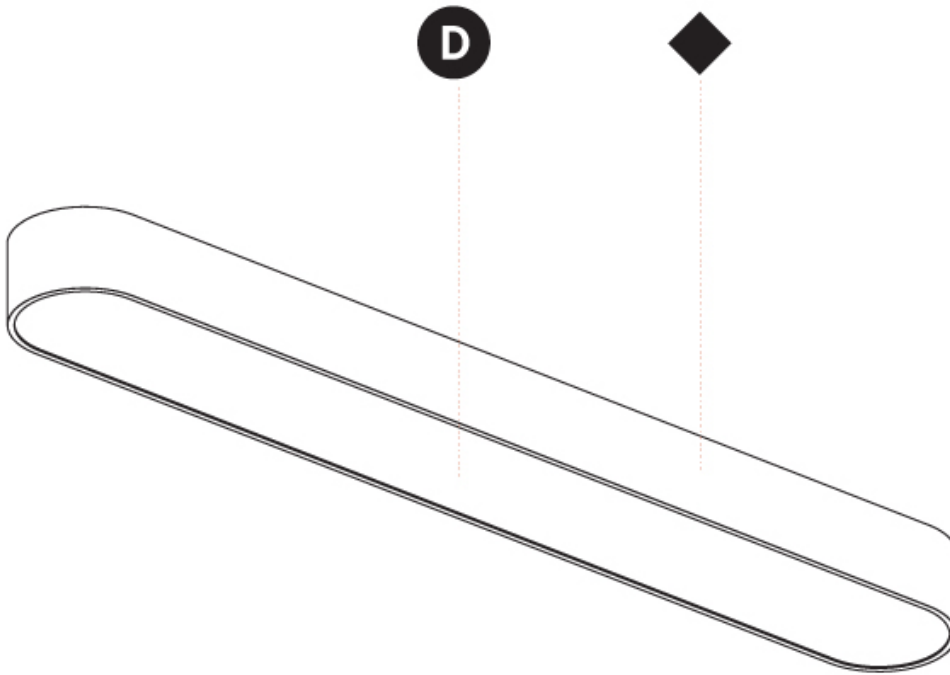

SMOOTHLINE SURFACE

A32972-

PROJECT

TYPE

SPECIFIER

QUANTITY

DATE

SMOOTHLINE TRIMLESS