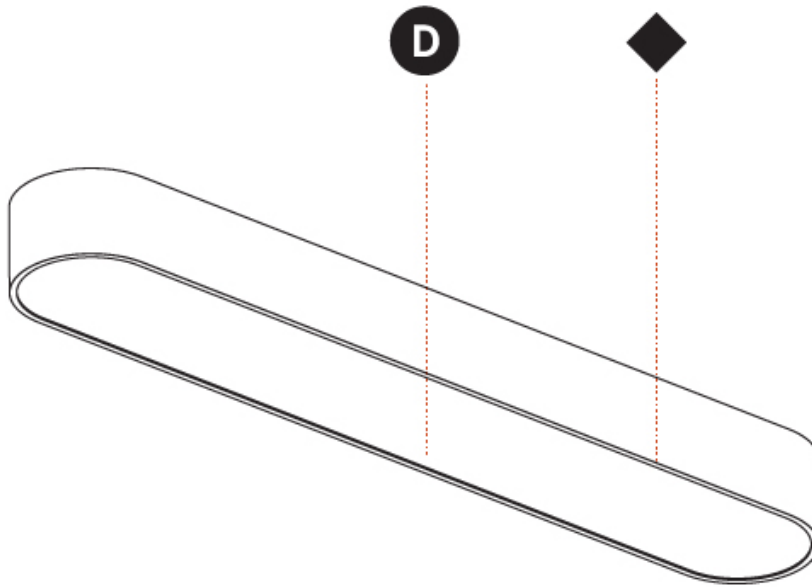

SMOOTHLINE SURFACE

A32970-

PROJECT _____

TYPE _____

SPECIFIER _____

QUANTITY _____

DATE _____

A