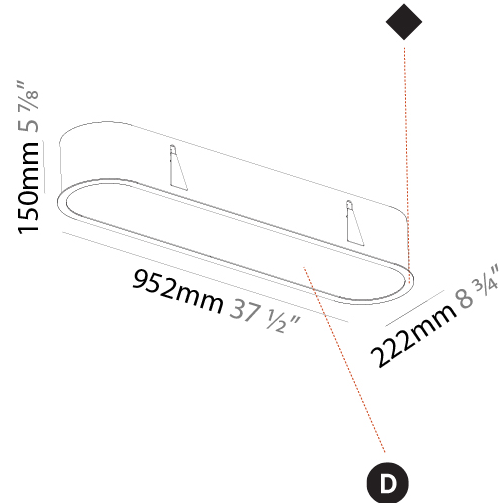

PROJECT
TYPE
SPECIFIER
QUANTITY
DATE

935mm x 205mm
 36 13/16" x 8 1/16"

10 - 25mm
 3/8" - 1"

160mm
 6 5/16"

SMOOTHLINE RECESSED

A37756-

PROJECT

TYPE